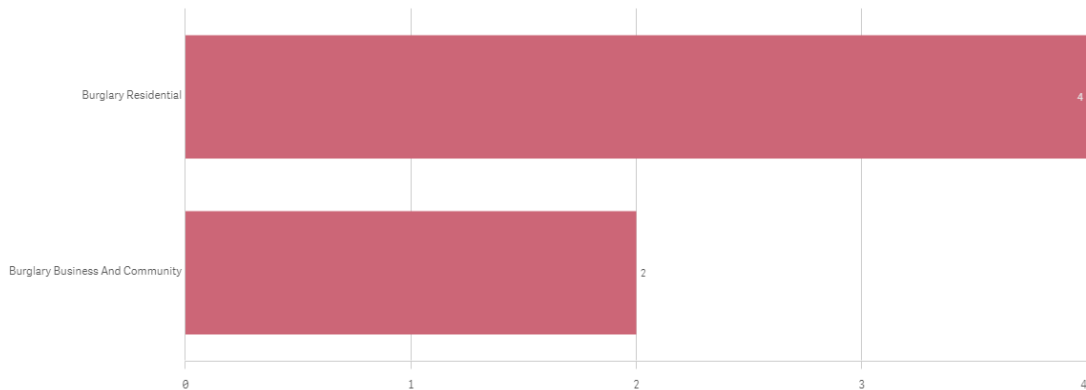

DEVIZES COMMUNITY POLICING TEAM REPORT

MARCH 2021

Number of Crimes / Incidents by Reported Date
Click on y axis to switch to Arrest Rate

This will include shoplifting offences and as well as all other offences of theft. There were 2 offences of shoplifting during February.

Number of burglaries reported between December 2020 to February 2021

Number of Crimes / Incidents by Reported Date
Click on y axis to switch to Arrest Rate

Breakdown of Burglaries during February 2021

Number of Crimes by Crime Group
Click bar to drill down