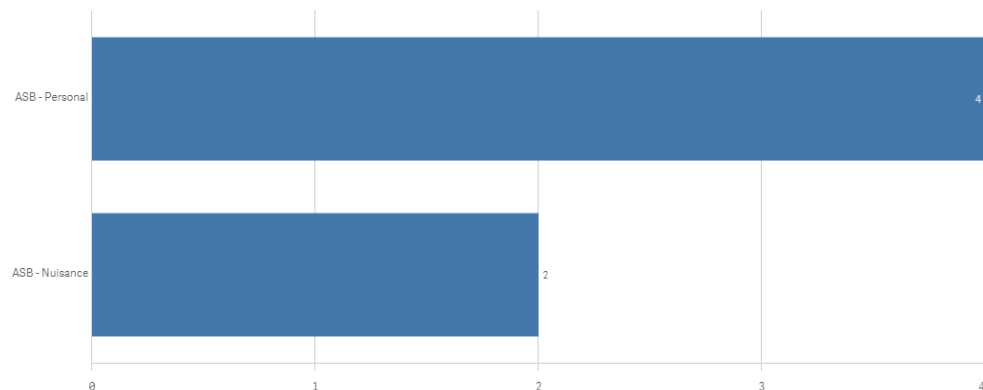

Overview of ASB incidents reported during February 2021

Number of Incidents by Incident Group

Click bar to drill down

There has been a total of 6 reported incidents of ASB during February 2021.