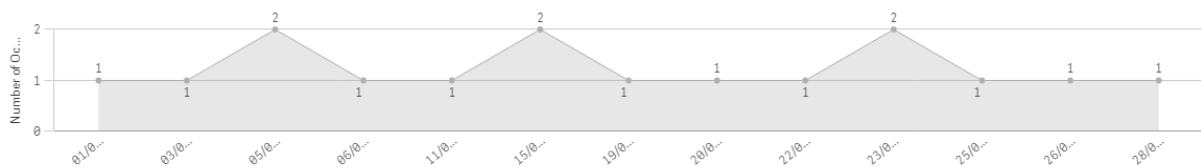

Number of Crimes / Incidents by Reported Date

Click on y axis to switch to Arrest Rate

Breakdown of number of offences of violence against the person during February 2021

Number of Crimes / Incidents by Reported Date

Click on y axis to switch to Arrest Rate

These figures include violence with and without injury and stalking and harassment offences.

Number of offences of theft reported between December 2020 to February 2021