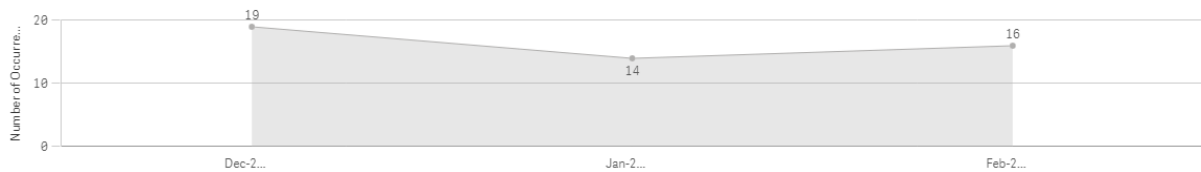

Number of Crimes / Incidents by Reported Date