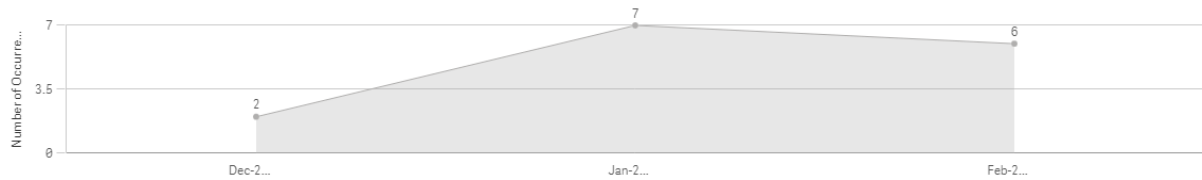

Number of ASB incidents reported between December 2020 and February 2021

Number of Crimes / Incidents by Reported Date

Click on y axis to switch to Arrest Rate