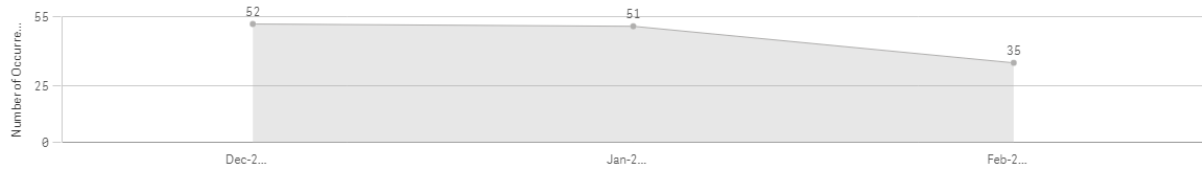

MARCH 2021

Number of incident in Marlborough during December 2020 to February 2021

Number of Crimes / Incidents by Reported Date

Click on y axis to switch to Arrest Rate

We have seen quite a significant reduction since January.