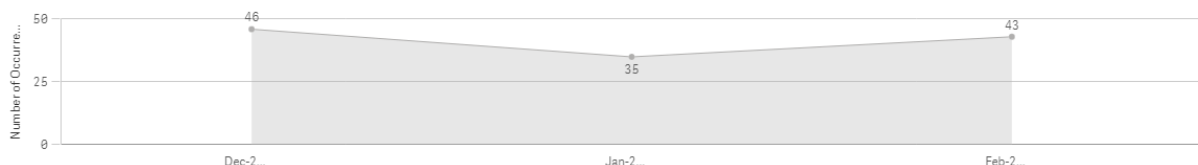

Devizes CPT Structure

Crime and Incident data

Number of crimes recorded in Marlborough from December 2020 to February 2021

Number of Crimes / Incidents by Reported Date
Click on y axis to switch to Arrest Rate