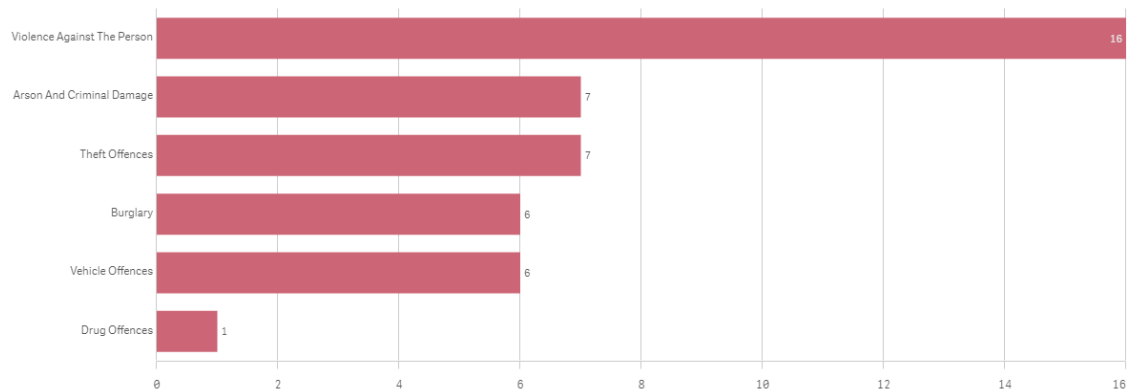

DEVIZES COMMUNITY POLICING TEAM REPORT

MARCH 2021

Overview of reported crime for February 2021

Number of Crimes by Crime Group

Click bar to drill down

Number of offences of violence against the person reported between December 2020 to February 2021

Number of Crimes / Incidents by Reported Date

Click on y axis to switch to Arrest Rate

Breakdown of number of offences of violence against the person during February 2021

Number of Crimes / Incidents by Reported Date