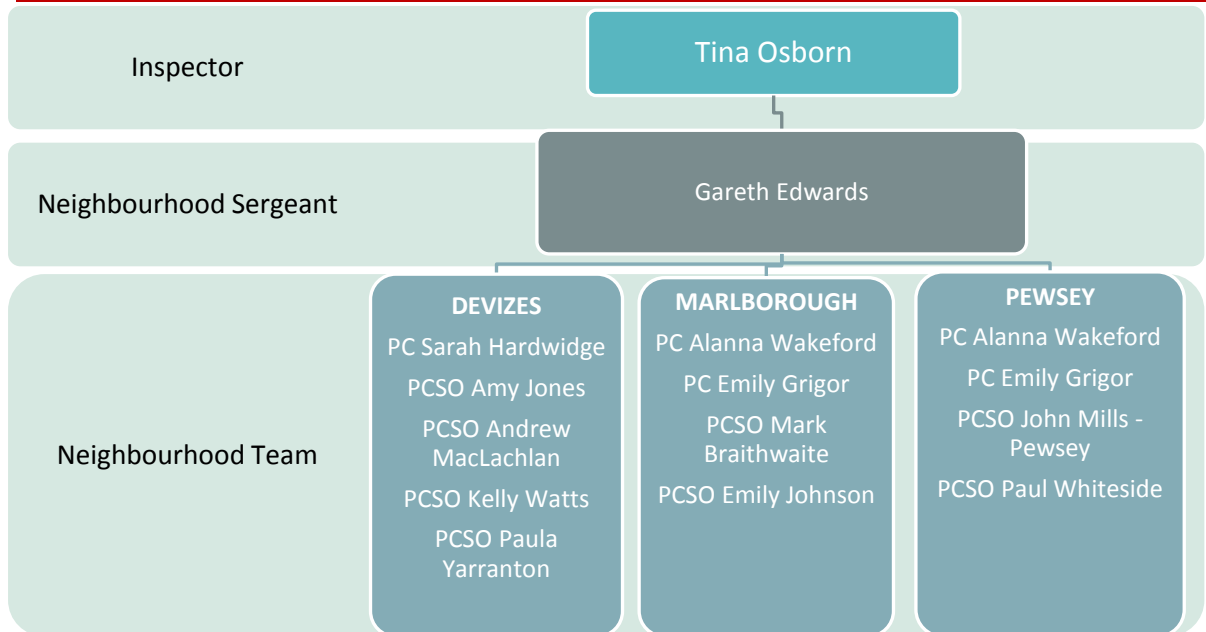

DEVIZES

COMMUNITY POLICING TEAM REPORT

MARCH 2021

Key Updates

Again, as with the previous report in December the most significant update must focus on COVID-19. We are now thankfully approaching the time whereby some of the restrictions can be relaxed whilst still being mindful of the risks to all. One of the most important changes I think you will agree is the return of children into the schooling environment. This will not only support them in their education but provide those important social interactions they have been unable to have with teachers and other children over the last couple of months. It is also positive to hear how many people have now received their vaccination in a short period of time.

However, I would like to plea again to all, that everyone continues to follow the guidance provided at each stage over the coming months as restrictions are relaxed, to ensure that we protect the most vulnerable and prevent further spread of the virus. Not wearing face masks, unnecessary travel or allowing people into your home; it all amounts to additional demand on your Police Service who would prefer to be proactively fighting crime in the more traditional sense.

Devizes CPT Structure